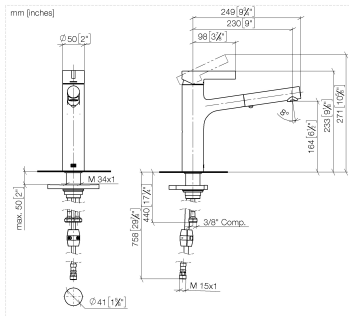

DORNBACHT LYV Single-lever mixer Pull-out with spray function - Chrome

33 960 110

- 230mm projection
- pivotable spout 120°
- air-enriched flow and spray flow
- fabric braided hose 1500 mm
- max. flow 5.2 l/min at 3 bar flow pressure
- lead-free

Intrinsic protection against back flow.

	Chrome	33 960 110-00 0010
	Soft Black	33 960 110-69 0010
	Brushed Nickel	33 960 110-70 0010

DORNBRACHT LYV Single-lever mixer Pull-out with spray function - Chrome

33 960 110

Flow rate chart

Codes & Standards

California Energy
Commission
(CEC)

DORNBRAUCH LYV Single-lever mixer Pull-out with spray function - Chrome

33 960 110

Certificates

IAPMO_N-4976 (2). IAPMO_6397 (2).

DORNBRAUCH LYV Single-lever mixer Pull-out with spray function - Chrome

33 960 110

Parts for other finishes can be found here: [Soft Black](#)

Spare parts list

No.	Item Number	Name	Quantity used	Delivery time
1	90 20 81 001 00-00	handle	1	2
2	90 28 30 010 00-00	cover	1	2
3	90 15 05 067 00 90	cartridge	1	2
4	90 18 40 227 00 90	insert	1	2
5	90 30 02 101 00 90	hose	1	2
6	90 23 01 051 01 90	flow reducer	1	2
7	90 14 05 081 00 90	seal	1	2
8	90 12 11 181 01-00	shower	1	2
9	90 14 15 062 00 90	gasket kit	1	2
10	90 30 01 211 01 90	shaft	1	2
11	90 14 05 080 00 90	seal	1	2
12	90 23 10 003 00 90	fixing set	1	2
13	04 30 04 102 00 90	High pressure hose 3/8" -	2	2
14	90 30 04 110 00 90	hose	1	2