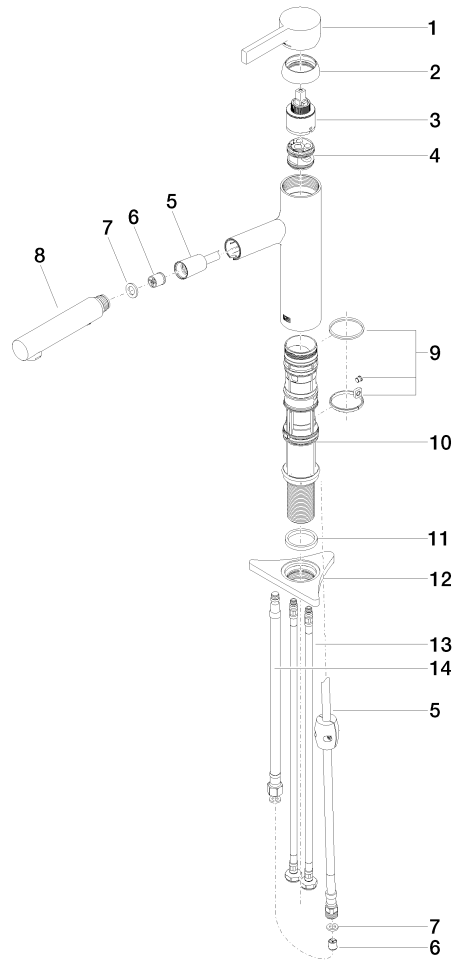

DORNBACHT LYV Single-lever mixer Pull-out with spray function - Chrome

33 960 110

- 230mm projection
- pivotable spout 120°
- air-enriched flow and spray flow
- fabric braided hose 1500 mm
- max. flow 5.2 l/min at 3 bar flow pressure
- lead-free

Intrinsic protection against back flow.

	Chrome	33 960 110-00 0010
	Soft Black	33 960 110-69 0010
	Brushed Nickel	33 960 110-70 0010

DORNBRACHT LYV Single-lever mixer Pull-out with spray function - Chrome

33 960 110

Flow rate chart

Codes & Standards

California Energy
Commission
(CEC)

DORNBRAUCH LYV Single-lever mixer Pull-out with spray function - Chrome

33 960 110

Certificates

IAPMO_N-4976 (2). IAPMO_6397 (2).

DORNBRAUCH LYV Single-lever mixer Pull-out with spray function - Chrome

33 960 110

Parts for other finishes can be found here: [Soft Black](#)

Spare parts list

No.	Item Number	Name	Quantity used	Delivery time
1	90 20 81 001 00-00	handle	1	2
2	90 28 30 010 00-00	cover	1	2
3	90 15 05 067 00 90	cartridge	1	2
4	90 18 40 227 00 90	insert	1	2
5	90 30 02 101 00 90	hose	1	2
6	90 23 01 051 01 90	flow reducer	1	2
7	90 14 05 081 00 90	seal	1	2
8	90 12 11 181 01-00	shower	1	2
9	90 14 15 062 00 90	gasket kit	1	2
10	90 30 01 211 01 90	shaft	1	2
11	90 14 05 080 00 90	seal	1	2
12	90 23 10 003 00 90	fixing set	1	2
13	04 30 04 102 00 90	High pressure hose 3/8" -	2	2
14	90 30 04 110 00 90	hose	1	2