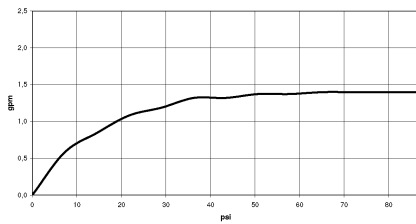

DORNBACHT LYV Single-lever mixer Pull-out with spray function - Chrome

33 960 110

- 230mm projection
- pivotable spout 120°
- air-enriched flow and spray flow
- fabric braided hose 1500 mm
- max. flow 5.2 l/min at 3 bar flow pressure
- lead-free

Intrinsic protection against back flow.

	Chrome	33 960 110-00 0010
	Soft Black	33 960 110-69 0010
	Brushed Nickel	33 960 110-70 0010

DORNBRACHT LYV Single-lever mixer Pull-out with spray function - Chrome

33 960 110

Flow rate chart

Codes & Standards

California Energy
Commission
(CEC)

DORNBRAUCH LYV Single-lever mixer Pull-out with spray function - Chrome

33 960 110

Certificates

IAPMO_N-4976 (2). IAPMO_6397 (2).